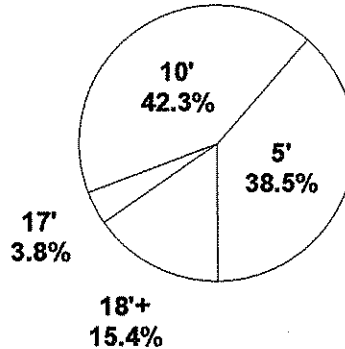

Scoring Range