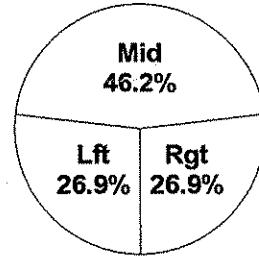

Scoring Locations