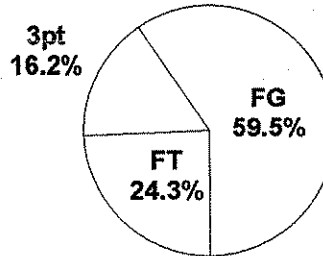

Scoring Distribution