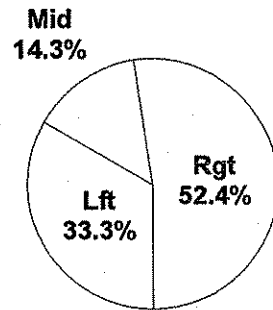

Scoring Locations