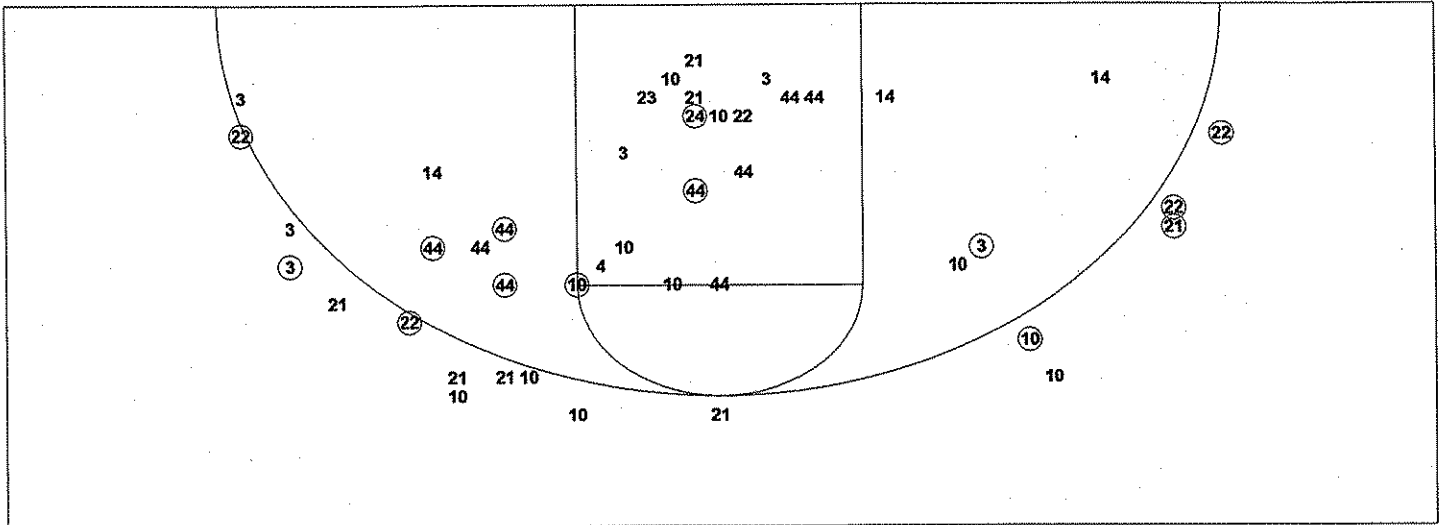

2003 Houchens Industries/KHSAA Girls' Sweet 16 - TEAM SHOT CHART for the Boyd County Lady Lions
Clinton County Lady Bulldogs vs. Boyd County Lady Lions
DATE: 03/26/2003 TIME: 8:30 CST SITE: Bowling Green, KY