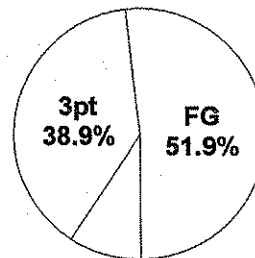

Scoring Distribution